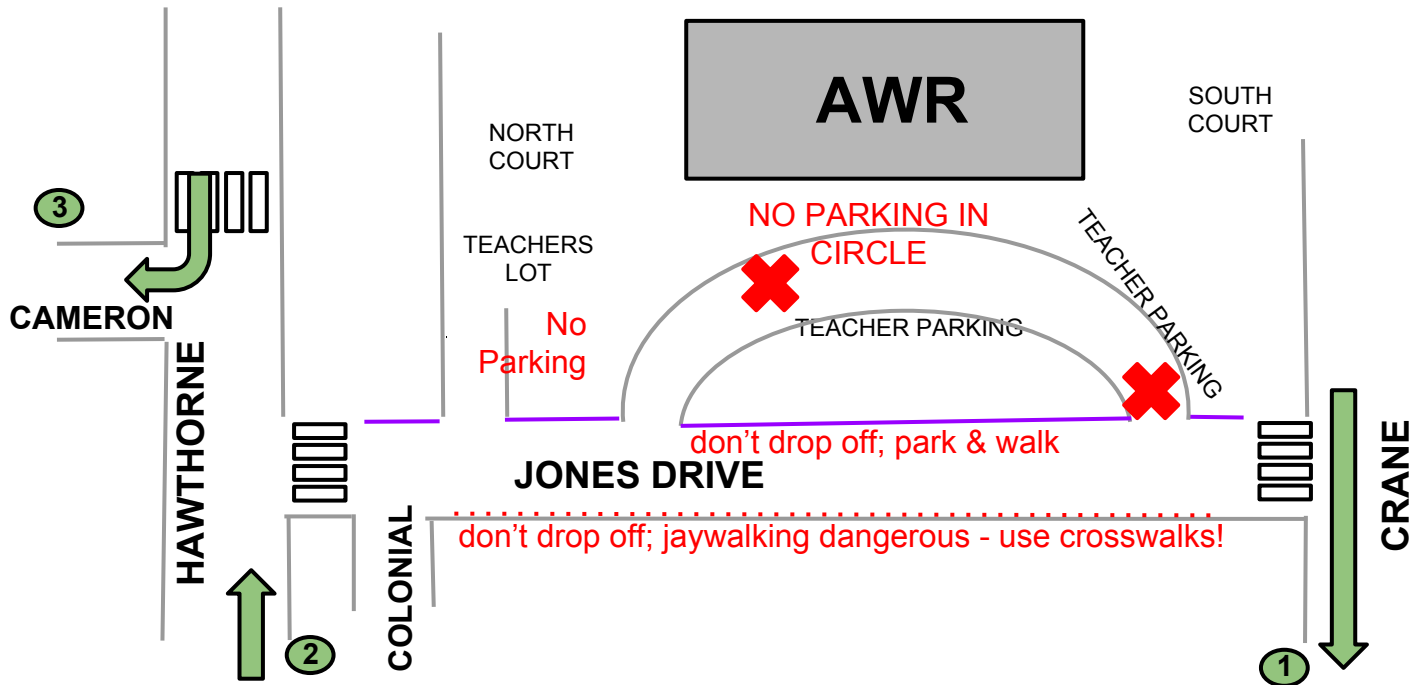

# Pre-K - dropoff and pickup at AWR

must be shared with ALL caregivers transporting your children

PRE-K MORNING 8:40-11:10    PRE-K AFTERNOON 11:50-2:20

## DROP OFF/PICK UP

- **Park & Walk**...log in to [awrpta.org](http://awrpta.org) under "AWR School Safety" to see interactive map for suggestions  
Note: depending on your child's classroom location, Commerce may offer best parking
- Additional parking on Jones, Crane, Colonial, Hawthorne, Cameron, Commerce & Spring
- Walk to supervised door (be it front door or classroom) for Drop Off and Pick Up
- **FRONT CIRCLE IS NOT TO BE USED FOR DROP OFF or PICK UP. NO PARKING IN CIRCLE**
- NO PARKING in teachers lot

## ALL DAY

- Do not abandon vehicles, even for a minute, in front circle; it is a FIRE ZONE
- If you park on Colonial Way, use the crosswalks/crossing guards at either end of Jones Drive
- Turn the Key; Be Idle Free - by law, standing vehicles can only idle 3 minutes
- **FINABLE OFFENSES: Double Parking, Jaywalking, Cell Phone usage while driving. IT'S THE LAW**